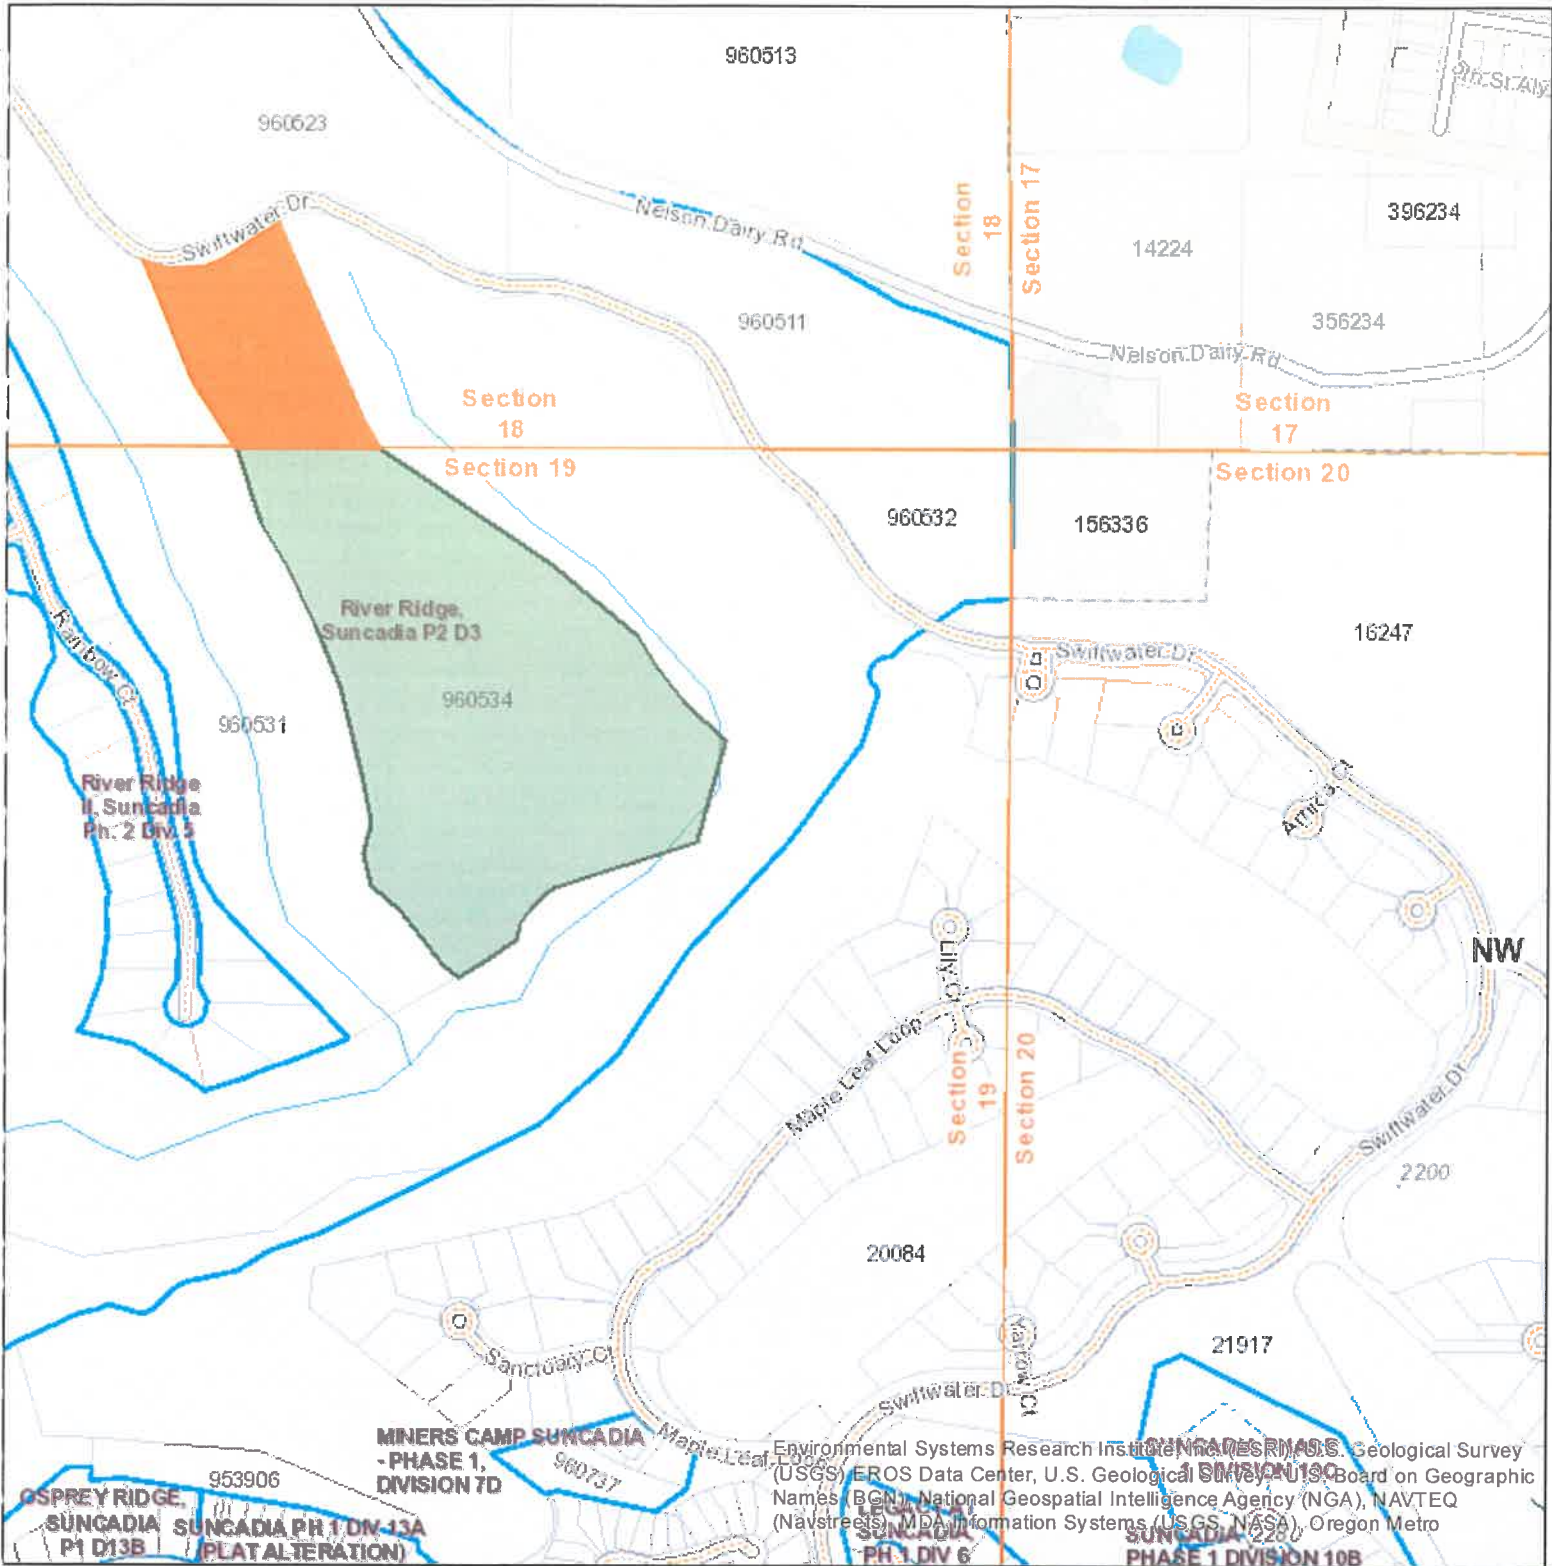

Parcels 960514 and 960534

Date: 9/26/2020

1 inch = 752 feet
Relative Scale 1:9,028

Disclaimer:
Kittitas County makes every effort to produce and publish the most current and accurate information possible. No warranties, expressed or implied, are provided for the data, its use, or its interpretation. Kittitas County does not guarantee the accuracy of the material contained herein and is not responsible for any use, misuse or representations by others regarding this information or its derivatives.